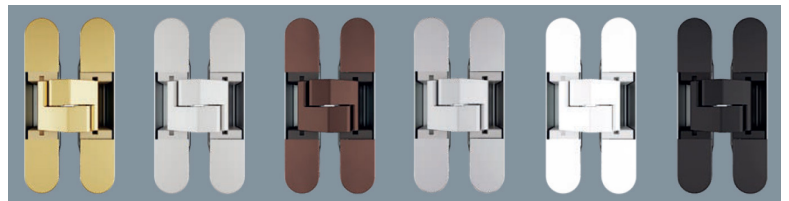

AGB Eclipse

Concealed Hinges

FUNCTIONAL
FENESTRATION INC.

E30200.61.34
Matte Chrome

Eclipse Concealed Hinges

- For interior wood or aluminum doors
- For flush doors with or without rebate
- UL listed
- Easy installation; sash and frame parts can be installed separately during production and joined onsite
- Flush covers in aluminum and plastic
- Adjustable three ways.
- Eclipse 3.2 for up to 40 kg with 2 hinges and 60kg with 3 hinges
- Eclipse 3.2 HD for up to 60 kg with 2 hinges and 80kg with 3 hinges
- Self-closing option eliminates need for surface-mount door closer
- Choice of finishes
- Jigs and insert accessories available