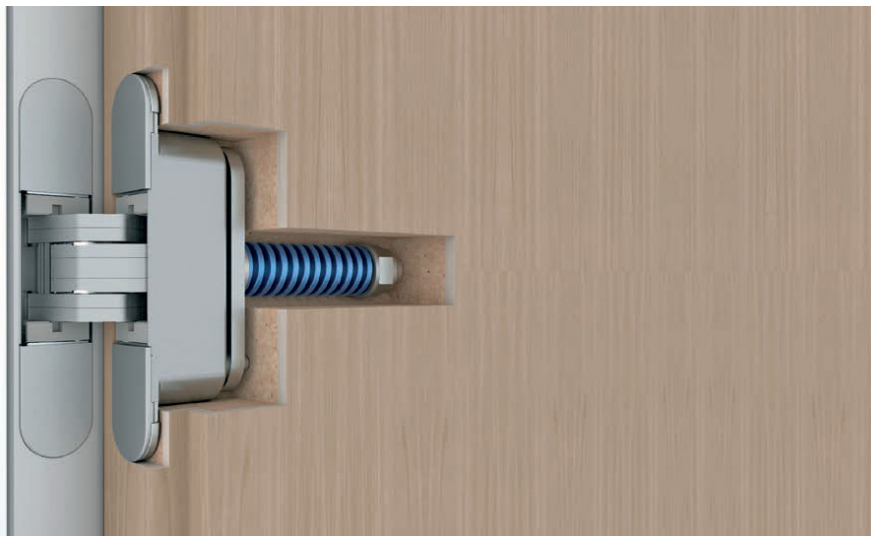

AGB Eclipse

Concealed Hinges

FUNCTIONAL
FENESTRATION INC.

E30200.61.34
Matte Chrome

Eclipse Concealed Hinges

- For interior wood or aluminum doors
- For flush doors with or without rebate
- UL listed
- Easy installation; sash and frame parts can be installed separately during production and joined onsite
- Flush covers in aluminum and plastic
- Adjustable three ways.
- Eclipse 3.2 for up to 40 kg with 2 hinges and 60kg with 3 hinges
- Eclipse 3.2 HD for up to 60 kg with 2 hinges and 80kg with 3 hinges
- Self-closing option eliminates need for surface-mount door closer
- Choice of finishes
- Jigs and insert accessories available