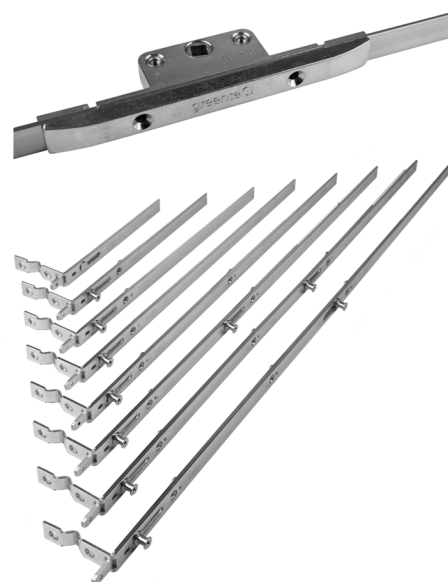

GreenteQ Invicta Shootbolt Lock

with Shootbolt extensions and French casement options

| | |
|---------------------------|--------------------------------------------|
| Applications | Outswing windows, single & double (French) |
| Backsets | 20 and 22mm |
| Locking points | Shootbolts & mushroom cams |
| Strike keeps | For double pairs of mushroom cams |
| Keep positions | Two-stage: closed & night vent |
| Gear sizes | 2 gearboxes, 8 extension sizes |
| Sash rebate sizes | 320-1500mm |
| Faceplate | 16mm face |
| Shootbolt | 15mm throw (or can be set shorter) |
| Extension | Range of sizes, all croppable |
| Cams | Choice of 7.7 or 9mm height |
| Material | Steel |
| Compatible handles | DK handles with 7mm spindles |
| Finish | EN1670 Grade 4 |
| Security tested to | PAS24 |
| Warranty | 10 years |

Compatible GreenteQ Alpha DK Handles

- For sash thickness 40-70mm
- Spindle 7mm square x 40mm
- 90 degree click-stop performance
- Suitable for Turn before Turn (TBT) or Turn First applications
- Locking and non-locking versions
- Corrosion tested 240 hours (plated handles); 500 hours (painted)
- Warranty 10 years

GreenteQ Invicta Shootbolt Window Locks

| Gearboxes | Backset | # Cams |
|-----------------|---------|--------|
| 2QWE2001 | 20mm | 0 |
| 2QWE2002 | 22mm | 0 |

| Extensions | Cam height | # Cams | Sash Rebate Range (mm) |
|-----------------|------------|--------|------------------------|
| 2QWE2110 | - | 0 | 320-400 |
| 2QWE2111 | 7.7mm | 1 | 401-500 |
| 2QWE2113 | 7.7mm | 1 | 501-900 |
| 2QWE2115 | 7.7mm | 2 | 901-1200 |
| 2QWE2117 | 7.7mm | 2 | 1201-1500 |
| 2QWE2121 | 9mm | 1 | 401-500 |
| 2QWE2123 | 9mm | 1 | 501-900 |
| 2QWE2125 | 9mm | 2 | 901-1200 |
| 2QWE2127 | 9mm | 2 | 1201-1500 |