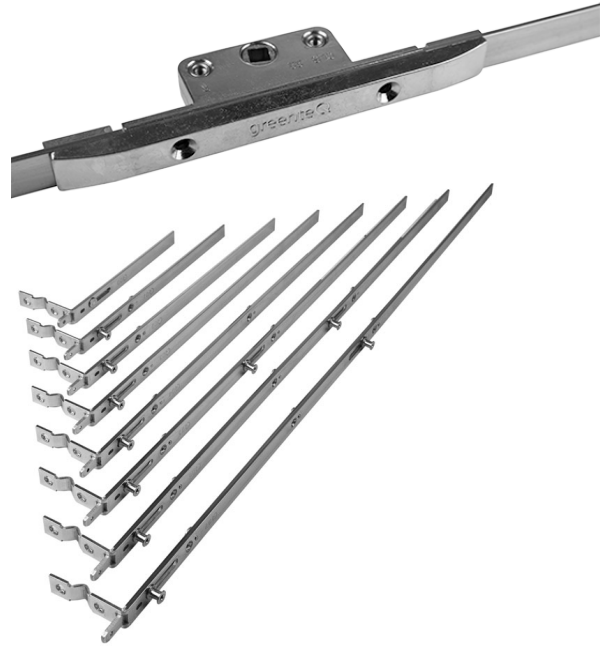

FUNCTIONAL
FENESTRATION INC.

greenteQ

greenteQ Invicta Shootbolt Lock

with shootbolt extensions and French casement options

Applications	Outswing windows, single & double (French)
Backsets	20 and 22mm
Locking points	Shootbolts & mushroom cams
Strike keeps	For double pairs of mushroom cams
Keep positions	Two-stage: closed & night vent
Gear sizes	2 gearboxes, 8 extension sizes
Sash rebate sizes	320-1500mm
Faceplate	16mm face
Shootbolt	15mm throw (or can be set shorter)
Extension	Range of sizes, all croppable
Cams	Choice of 7.7 or 9mm height
Material	Steel
Compatible handles	DK handles with 7mm spindles
Finish	EN1670 Grade 4
Security tested to	PAS24
Warranty	10 year warranty by VBH(GB) Ltd

Compatible greenteQ Alpha DK Handles

- For sash thickness 40-70mm
- Spindle 7mm square x 40mm
- 90 degree click-stop performance
- Suitable for Turn before Turn (TBT) or Turn First applications
- Locking and non-locking versions
- Corrosion tested 240 hours (plated handles); 500 hours (painted)
- 10 year Warranty by VBH(GB) Ltd

greenteQ Invicta Shootbolt Window Locks

Gearboxes	Backset	# Cams
2QWE2001	20mm	0
2QWE2001	22mm	0

Extensions	Cam Height	# Cams	Sash Rebate Range (mm)
2QWE2110	-	0	320-400
2QWE2111	7.7mm	1	401-500
2QWE2113	7.7mm	1	501-900
2QWE2115	7.7mm	2	901-1200
2QWE2117	7.7mm	2	1201-1500
2QWE2121	9mm	1	401-500
2QWE2123	9mm	1	501-900
2QWE2125	9mm	2	901-1200
2QWE2127	9mm	2	1201-1500

Invicta Shootbolt Extensions for French Windows

Invicta French windows require an Astragal (floating mullion) on the secondary passive sash to accept the strikes.

French Extensions	Cam Height	# Cams	Sash Rebate Range	French Extensions	Cam Height	# Cams	Sash Rebate Range
Prime Sash				Secondary Sash			
2QWE2143	7.7mm	1	501-900mm	2QWE2133	-	0	501-900mm
2QWE2145	7.7mm	2	901-1200mm	2QWE2135	-	0	901-1200mm
2QWE2147	7.7mm	2	1201-1500mm	2QWE2137	-	0	1201-1500mm
2QWE2153	9mm	1	501-900mm				
2QWE2155	9mm	2	901-1200mm				
2QWE2157	9mm	2	1201-1500mm				