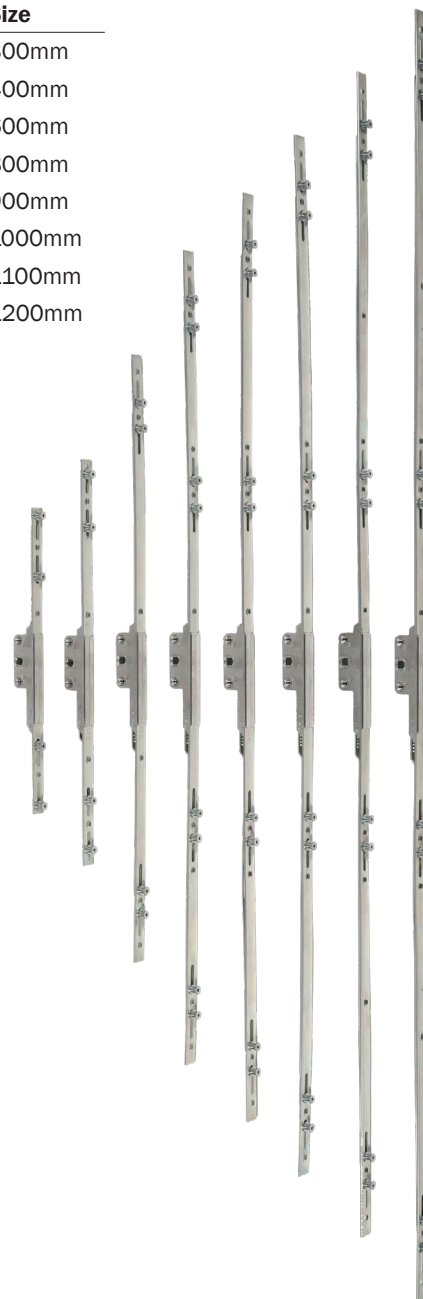

GreenteQ Securitas Window Gears

Backset 20mm	Backset 20mm	Backset 22mm	Backset 22mm			
Cams 7.7mm	Cams 9mm	Cams 7.7mm	Cams 9mm	# Cams	# Strikes	Size
2QWE2501	2QWE2511	2QWE2521	2QWE2531	4	2	300mm
2QWE2502	2QWE2512	2QWE2522	2QWE2532	4	2	400mm
2QWE2503	2QWE2513	2QWE2523	2QWE2533	4	2	600mm
2QWE2504	2QWE2514	2QWE2524	2QWE2534	8	4	800mm
2QWE2505	2QWE2515	2QWE2525	2QWE2535	8	4	900mm
2QWE2506	2QWE2516	2QWE2526	2QWE2536	8	4	1000mm
2QWE2507	2QWE2517	2QWE2527	2QWE2537	8	4	1100mm
2QWE2508	2QWE2518	2QWE2528	2QWE2538	8	4	1200mm

GreenteQ Securitas Offset U-Rail Window Gears

Offset, Handed, 22mm Backset for aluminum windows.

Cams 5mm	Cams 7mm	Handing	# Cams	# Strikes	Size
2QWE2701	2QWE2721	LH	4	2	300mm
2QWE2702	2QWE2722	RH	4	2	300mm
2QWE2703	2QWE2723	LH	4	2	400mm
2QWE2704	2QWE2724	RH	4	2	400mm
2QWE2705	2QWE2725	LH	4	2	600mm
2QWE2706	2QWE2726	RH	4	2	600mm
2QWE2707	2QWE2727	LH	4	2	800mm
2QWE2708	2QWE2728	RH	4	2	800mm
2QWE2709	2QWE2729	LH	4	2	900mm
2QWE2710	2QWE2730	RH	4	2	900mm
2QWE2711	2QWE2731	LH	6	3	1000mm
2QWE2712	2QWE2732	RH	6	3	1000mm
2QWE2713	2QWE2733	LH	6	3	1100mm
2QWE2714	2QWE2734	RH	6	3	1100mm
2QWE2715	2QWE2735	LH	8	4	1200mm
2QWE2716	2QWE2736	RH	8	4	1200mm
2QWE2717	2QWE2737	LH	8	4	1300mm
2QWE2718	2QWE2738	RH	8	4	1300mm

Compatible Strikes for GreenteQ Mushroom Cams

Profile related; please ask for advice

Strikes	Handing	Profile	Strikes	Handing	Profile
2QWE5001	None	Deceuninck 2808	2QWE5019	None	VEKA NM70
2QWE5005	Left	Deceuninck Flush (corner)	2QWE5021	Left	VEKA NM70 (corner)
2QWE5006	Right	Deceuninck Flush (corner)	2QWE5022	Right	VEKA NM70 (corner)
2QWE5015	None	Deceuninck 2500/2800	2QWE5031	None	VEKA HALO
2QWE5017	Left	Deceuninck 2500/2800 (corner)	2QWE5032	None	VEKA HALO -1mm
2QWE5018	Right	Deceuninck 2500/2800 (corner)	2QWE5033	Left	VEKA HALO (corner)
2QWE5023	None	Rehau Total 70 Selecta	2QWE5034	Right	VEKA HALO (corner)
2QWE5025	Left	Rehau Total 70 Selecta (corner)			
2QWE5026	Right	Rehau Total 70 Selecta (corner)