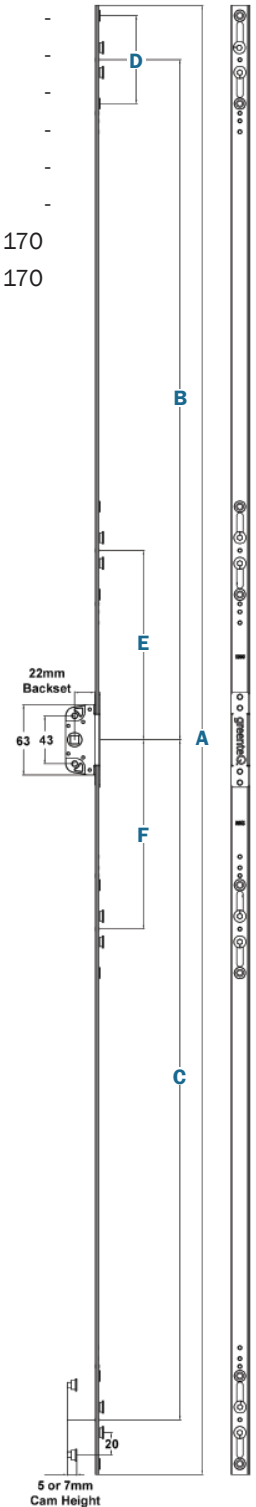

## GreenteQ Securitas Window Gears

<b>Applications</b>	Outswing windows needing security
<b>Backsets</b>	20 and 22mm
<b>Locking points</b>	Double mushroom cam pairs
<b>Strike keeps</b>	For double pairs of mushroom cams
<b>Keep positions</b>	Two-stage: closed & night vent
<b>Gear sizes</b>	8 sizes 300-1200mm (with 4-8 cams)
<b>Sash rebate sizes</b>	320-1220mm
<b>Faceplate</b>	16mm flat face
<b>Cams</b>	Choice of 7.7 or 9mm height
<b>Material</b>	Steel
<b>Finish</b>	EN1670 Grade 4
<b>Tested to</b>	PAS24:2016 at BSi
<b>Warranty</b>	10 years

## GreenteQ Securitas Window Gears

Backset 20mm	Backset 20mm	Backset 22mm	Backset 22mm			
Cams 7.7mm	Cams 9mm	Cams 7.7mm	Cams 9mm	# Cams	# Strikes	Size
2QWE2501	2QWE2511	2QWE2521	2QWE2531	4	2	300mm
2QWE2502	2QWE2512	2QWE2522	2QWE2532	4	2	400mm
2QWE2503	2QWE2513	2QWE2523	2QWE2533	4	2	600mm
2QWE2504	2QWE2514	2QWE2524	2QWE2534	8	4	800mm
2QWE2505	2QWE2515	2QWE2525	2QWE2535	8	4	900mm
2QWE2506	2QWE2516	2QWE2526	2QWE2536	8	4	1000mm
2QWE2507	2QWE2517	2QWE2527	2QWE2537	8	4	1100mm
2QWE2508	2QWE2518	2QWE2528	2QWE2538	8	4	1200mm

## Securitas Dimensions

Length	A (mm)	B (mm)	C (mm)	D (mm)	E (mm)
300	320	119	119	N/A	N/A
400	420	169	169	N/A	N/A
600	620	249	249	N/A	N/A
800	820	349	349	N/A	N/A
900	920	399	399	N/A	N/A
1000	1020	449	449	N/A	N/A
1100	1120	499	499	N/A	N/A
1200	1220	549	549	N/A	N/A

## Securitas Offset U-Rail Dimensions

Length	A (mm)	B (mm)	C (mm)	D (mm)	E (mm)	F (mm)
300	320	111	111	79	-	-
400	420	161	161	79	-	-
600	620	261	261	79	-	-
800	820	361	361	79	-	-
900	920	411	411	79	-	-
1000	1020	461	461	79	170	-
1100	1120	511	511	79	170	-
1200	1220	561	561	79	170	170
1300	1320	611	611	79	170	170