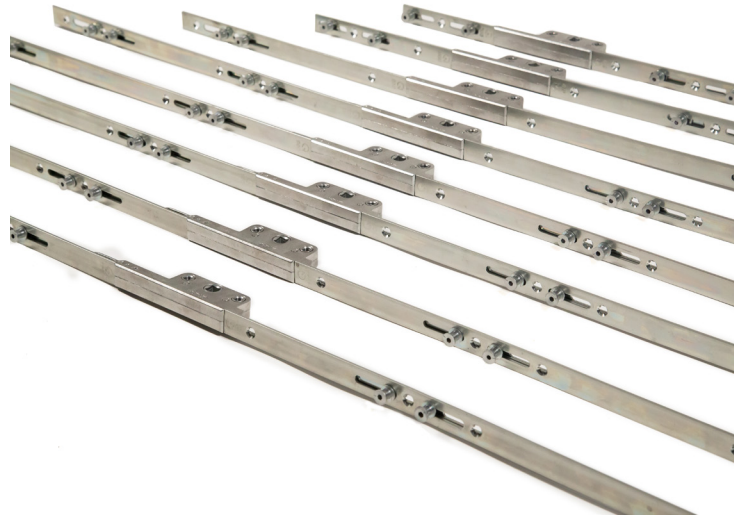

# GreenteQ Securitas Window Hardware

FFI is the exclusive North American distributor for VBH(GB) GreenteQ, offering quality and choice guaranteed, at sensible prices. GreenteQ window hardware includes espagnolettes, multipoint shootbolt locks, friction stays & more. More details at [www.vbhgb.com/products](http://www.vbhgb.com/products).

## GreenteQ Securitas Window Gears

<b>Applications</b>	Outswing windows needing security
<b>Backsets</b>	20 and 22mm
<b>Locking points</b>	Double mushroom cam pairs
<b>Strike keeps</b>	For double pairs of mushroom cams
<b>Keep positions</b>	Two-stage: closed & night vent
<b>Gear sizes</b>	8 sizes 300-1200mm (with 4-8 cams)
<b>Sash rebate sizes</b>	320-1220mm
<b>Faceplate</b>	16mm flat face
<b>Cams</b>	Choice of 7.7 or 9mm height
<b>Material</b>	Steel
<b>Finish</b>	EN1670 Grade 4
<b>Tested to</b>	PAS24:2016 at BSi
<b>Warranty</b>	10 years

## GreenteQ Securitas Offset U-Rail Gears

<b>Applications</b>	Slim Aluminum casement windows
<b>Backsets</b>	22mm
<b>Locking points</b>	Twin mushroom cam pairs
<b>Strike keeps</b>	For double pairs of mushroom cams
<b>Keep positions</b>	Two-stage: closed & night vent
<b>Gearbox</b>	Offset to one edge of faceplate
<b>Gear sizes</b>	9 sizes 300-1300mm (with 4-8 cams)
<b>Sash rebate sizes</b>	320-1300mm
<b>Faceplate</b>	16mm U-rail face, offset
<b>Cams</b>	Two cam heights: 5 or 7mm
<b>Material</b>	Steel
<b>Compatible handles</b>	DK handles with 7mm spindle
<b>Finish</b>	EN1670 Grade 4
<b>Tested to</b>	PAS24:2016 at BSi
<b>Warranty</b>	10 years

## Compatible GreenteQ Alpha DK Handles

- For sash thickness 40-70mm
- Spindle 7mm square x 40mm
- 90 degree click-stop performance
- Suitable for Turn before Turn (TBT) or Turn First applications
- Locking and non-locking versions
- Corrosion tested 240 hours (plated handles); 500 hours (painted)
- Warranty 10 years