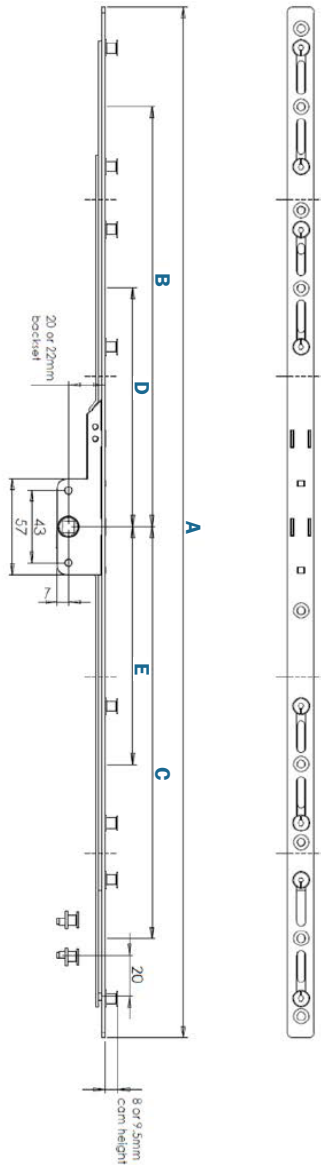

## GreenteQ Securitas Window Gears

Backset 20mm	Backset 20mm	Backset 22mm	Backset 22mm			
Cams 7.7mm	Cams 9mm	Cams 7.7mm	Cams 9mm	# Cams	# Strikes	Size
2QWE2501	2QWE2511	2QWE2521	2QWE2531	4	2	300mm
2QWE2502	2QWE2512	2QWE2522	2QWE2532	4	2	400mm
2QWE2503	2QWE2513	2QWE2523	2QWE2533	4	2	600mm
2QWE2504	2QWE2514	2QWE2524	2QWE2534	8	4	800mm
2QWE2505	2QWE2515	2QWE2525	2QWE2535	8	4	900mm
2QWE2506	2QWE2516	2QWE2526	2QWE2536	8	4	1000mm
2QWE2507	2QWE2517	2QWE2527	2QWE2537	8	4	1100mm
2QWE2508	2QWE2518	2QWE2528	2QWE2538	8	4	1200mm

## GreenteQ Securitas Offset U-Rail Window Gears

Offset, Handed, 22mm Backset for aluminum windows.

Cams 5mm	Cams 7mm	Handing	# Cams	# Strikes	Size
2QWE2701	2QWE2721	LH	4	2	300mm
2QWE2702	2QWE2722	RH	4	2	300mm
2QWE2703	2QWE2723	LH	4	2	400mm
2QWE2704	2QWE2724	RH	4	2	400mm
2QWE2705	2QWE2725	LH	4	2	600mm
2QWE2706	2QWE2726	RH	4	2	600mm
2QWE2707	2QWE2727	LH	4	2	800mm
2QWE2708	2QWE2728	RH	4	2	800mm
2QWE2709	2QWE2729	LH	4	2	900mm
2QWE2710	2QWE2730	RH	4	2	900mm
2QWE2711	2QWE2731	LH	6	3	1000mm
2QWE2712	2QWE2732	RH	6	3	1000mm
2QWE2713	2QWE2733	LH	6	3	1100mm
2QWE2714	2QWE2734	RH	6	3	1100mm
2QWE2715	2QWE2735	LH	8	4	1200mm
2QWE2716	2QWE2736	RH	8	4	1200mm
2QWE2717	2QWE2737	LH	8	4	1300mm
2QWE2718	2QWE2738	RH	8	4	1300mm

## Securitas Dimensions

Length	A (mm)	B (mm)	C (mm)	D (mm)	E (mm)
300	320	119	119	N/A	N/A
400	420	169	169	N/A	N/A
600	620	249	249	N/A	N/A
800	820	349	349	N/A	N/A
900	920	399	399	N/A	N/A
1000	1020	449	449	N/A	N/A
1100	1120	499	499	N/A	N/A
1200	1220	549	549	N/A	N/A

## Securitas Offset U-Rail Dimensions

Length	A (mm)	B (mm)	C (mm)	D (mm)	E (mm)	F (mm)
300	320	111	111	79	-	-
400	420	161	161	79	-	-
600	620	261	261	79	-	-
800	820	361	361	79	-	-
900	920	411	411	79	-	-
1000	1020	461	461	79	170	-
1100	1120	511	511	79	170	-
1200	1220	561	561	79	170	170
1300	1320	611	611	79	170	170