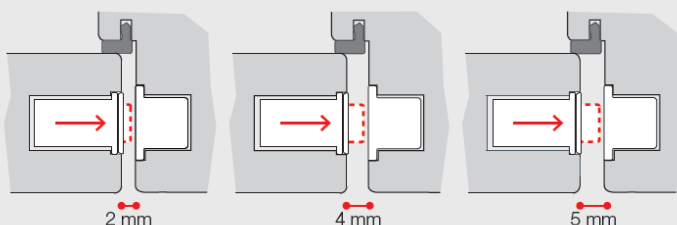

### Features

- For interior swinging, pivoting or sliding doors, shutters, and screens
- For wood, PVC, composite material or aluminum/wood doors
- Adjustable magnets retract when door is opened
- Minimal design with no visible screws
- Adjustable open/closing force with included allen wrench
- Absolute freedom to choose handle or pull

Residential

Commercial

The release of magnets happens only when the sash is aligned to the striker. The magnets throw can be adjusted by using a 2,5 mm allen key. **Touch** definitely avoids the adjustment problems of roller latch.