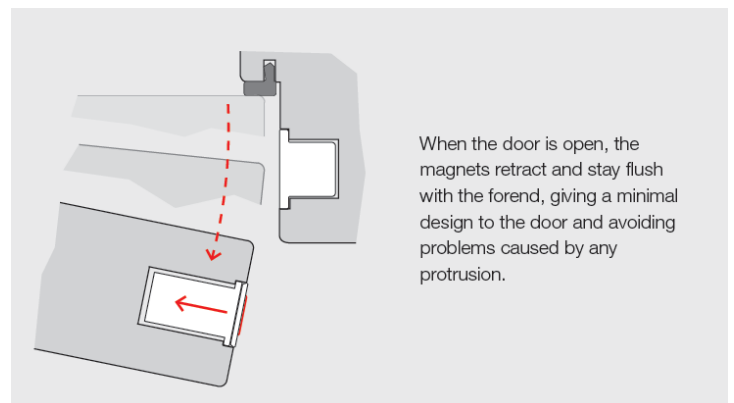

### Features

- For interior swinging, pivoting or sliding doors, shutters, and screens
- For wood, PVC, composite material or aluminum/wood doors
- Adjustable magnets retract when door is opened
- Minimal design with no visible screws
- Adjustable open/closing force with included allen wrench
- Absolute freedom to choose handle or pull

Residential

Commercial

The release of magnets happens only when the sash is aligned to the striker. The magnets throw can be adjusted by using a 2,5 mm allen key. **Touch** definitely avoids the adjustment problems of roller latch.