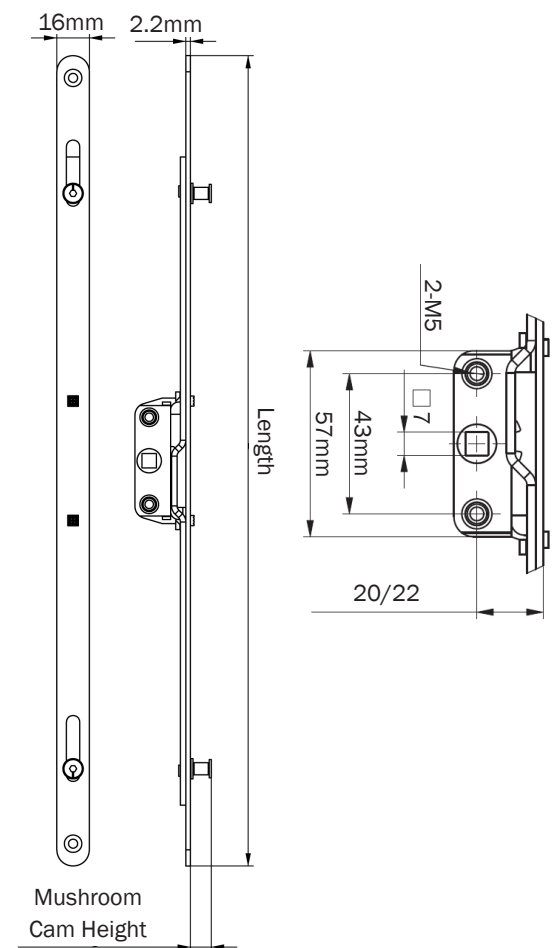

## GreenteQ Inline Window Espagnolettes

Simple yet highly effective, in 6 sizes

<b>Applications</b>	Outswing windows
<b>Backsets</b>	20 and 22mm
<b>Locking points</b>	Adjustable mushroom cams (2-3 points)
<b>Strike keeps</b>	For double pairs of mushroom cams
<b>Keep positions</b>	Two-stage: closed & night vent
<b>Gear sizes</b>	250 to 1200mm length (6 sizes)
<b>Gearbox</b>	Inline
<b>Faceplate</b>	16mm flat face with radiused ends
<b>Torque resistance</b>	Minimum 40Nm gearbox
<b>Security</b>	Night vent feature
<b>Material</b>	Steel
<b>Compatible handles</b>	DK handles with 7mm spindle
<b>Finish</b>	Silver passivated to 20-25 microns
<b>Salt spray test</b>	240 hours corrosion resistance
<b>Warranty</b>	10 years

## GreenteQ Inline Espagnolette Window Locks

- 16mm face gears with mushroom cams
- Steel with Silver finish

Espagnolettes	Backsets	Cam Height	# Cams	Length
<b>2QWE1174A</b>	22mm	7.7mm	2	250mm
<b>2QWE1175A</b>	22mm	7.7mm	2	400mm
<b>2QWE1176A</b>	22mm	7.7mm	2	600mm
<b>2QWE1177A</b>	22mm	7.7mm	2	800mm
<b>2QWE1178A</b>	22mm	7.7mm	3	1000mm
<b>2QWE1179A</b>	22mm	7.7mm	3	1200mm
<b>2QWE1198A</b>	20mm	7.7mm	2	250mm
<b>2QWE1199A</b>	20mm	7.7mm	2	400mm
<b>2QWE1200A</b>	20mm	7.7mm	2	600mm
<b>2QWE1201A</b>	20mm	7.7mm	2	800mm
<b>2QWE1202A</b>	20mm	7.7mm	3	1000mm
<b>2QWE1203A</b>	20mm	7.7mm	3	1200mm
<b>2QWE1204A</b>	22mm	9mm	2	250mm
<b>2QWE1205A</b>	22mm	9mm	2	400mm
<b>2QWE1206A</b>	22mm	9mm	2	600mm
<b>2QWE1207A</b>	22mm	9mm	2	800mm
<b>2QWE1208A</b>	22mm	9mm	3	1000mm
<b>2QWE1209A</b>	22mm	9mm	3	1200mm
<b>2QWE1210A</b>	20mm	9mm	2	250mm
<b>2QWE1211A</b>	20mm	9mm	2	400mm
<b>2QWE1212A</b>	20mm	9mm	2	600mm
<b>2QWE1213A</b>	20mm	9mm	2	800mm
<b>2QWE1214A</b>	20mm	9mm	3	1000mm
<b>2QWE1215A</b>	20mm	9mm	3	1200mm