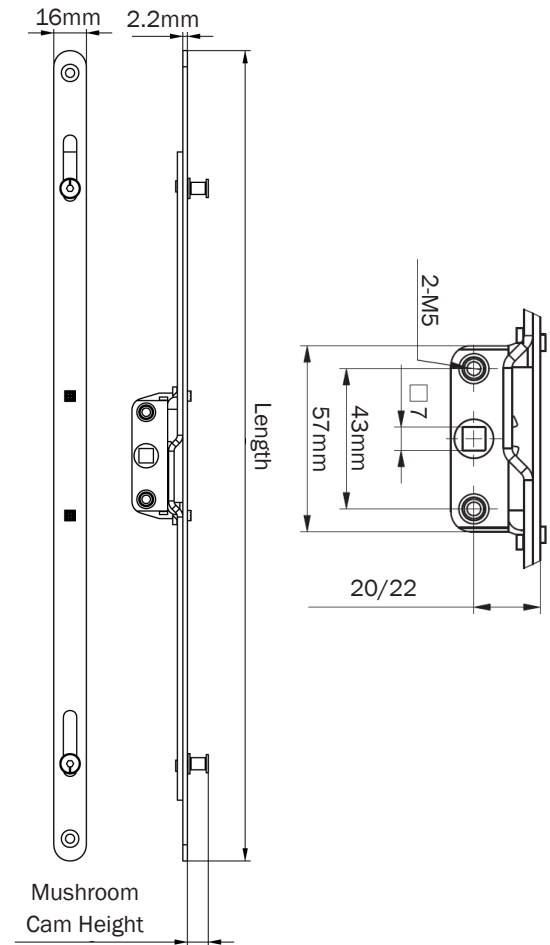

## GreenteQ Inline Window Espagnolettes

Simple yet highly effective, in 6 sizes

<b>Applications</b>	Outswing windows
<b>Backsets</b>	20 and 22mm
<b>Locking points</b>	Adjustable mushroom cams (2-3 points)
<b>Strike keeps</b>	For double pairs of mushroom cams
<b>Keep positions</b>	Two-stage: closed & night vent
<b>Gear sizes</b>	250 to 1200mm length (6 sizes)
<b>Gearbox</b>	Inline
<b>Faceplate</b>	16mm flat face with radiused ends
<b>Torque resistance</b>	Minimum 40Nm gearbox
<b>Security</b>	Night vent feature
<b>Material</b>	Steel
<b>Compatible handles</b>	DK handles with 7mm spindle
<b>Finish</b>	Silver passivated to 20-25 microns
<b>Salt spray test</b>	240 hours corrosion resistance
<b>Warranty</b>	10 year warranty by VBH(GB) Ltd

## GreenteQ Inline Espagnolette Window Locks

- 16mm face gears with mushroom cams
- Steel with Silver finish

Espagnolettes	Backsets	Cam Height	# Cams	Length
<b>2QWE1174A</b>	22mm	7.7mm	2	250mm
<b>2QWE1175A</b>	22mm	7.7mm	2	400mm
<b>2QWE1176A</b>	22mm	7.7mm	2	600mm
<b>2QWE1177A</b>	22mm	7.7mm	2	800mm
<b>2QWE1178A</b>	22mm	7.7mm	3	1000mm
<b>2QWE1179A</b>	22mm	7.7mm	3	1200mm
<b>2QWE1198A</b>	20mm	7.7mm	2	250mm
<b>2QWE1199A</b>	20mm	7.7mm	2	400mm
<b>2QWE1200A</b>	20mm	7.7mm	2	600mm
<b>2QWE1201A</b>	20mm	7.7mm	2	800mm
<b>2QWE1202A</b>	20mm	7.7mm	3	1000mm
<b>2QWE1203A</b>	20mm	7.7mm	3	1200mm
<b>2QWE1204A</b>	22mm	9mm	2	250mm
<b>2QWE1205A</b>	22mm	9mm	2	400mm
<b>2QWE1206A</b>	22mm	9mm	2	600mm
<b>2QWE1207A</b>	22mm	9mm	2	800mm
<b>2QWE1208A</b>	22mm	9mm	3	1000mm
<b>2QWE1209A</b>	22mm	9mm	3	1200mm
<b>2QWE1210A</b>	20mm	9mm	2	250mm
<b>2QWE1211A</b>	20mm	9mm	2	400mm
<b>2QWE1212A</b>	20mm	9mm	2	600mm
<b>2QWE1213A</b>	20mm	9mm	2	800mm
<b>2QWE1214A</b>	20mm	9mm	3	1000mm
<b>2QWE1215A</b>	20mm	9mm	3	1200mm